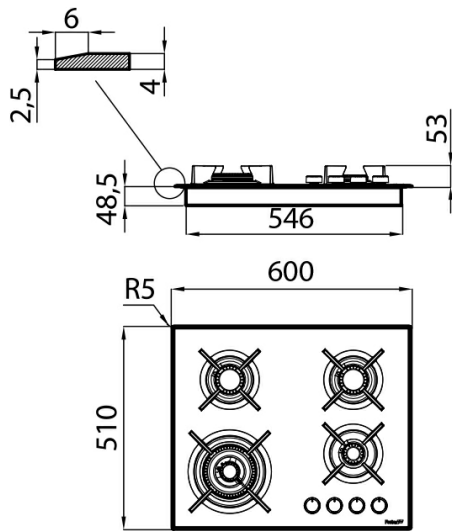

Gas Hob

Ceramik

Gas Hob 60 cm - Four burners - FILOTOP Edge - for flush-mount (FT) or over-mount (FTS) installation, Flat Edge - for standard built-in installation (SF)

Code: 7038 632

Product Details

Materials/finishes	Blac Ceramic glass
Edge/installation type	FILOTOP Edge - for flush-mount (FT) or over-mount (FTS) installation, Flat Edge - for standard built-in installation (SF)
Cooking elements	Four burners
Grids	Cast iron grids and enamelled burner covers
Ignition	Under-knob electric ignition
Safety	Safety valves with ultra-rapid thermocouples
Dimension	600x510 mm
Cut out	Vedi scheda tecnica
Total power	8.500 W
- Semirapid	2x1.750 W
- Double crown	4.000 W
- Auxiliary	1.000 W
Gas type	Tested for installation with natural gas, LPG nozzle set included
Power Supply	220-240 V; 50.60 Hz

Features

Flat burners

Special burners

Safe cooking

Cast iron grids

Under-knob ignition

Dimensions

Cut out drawing