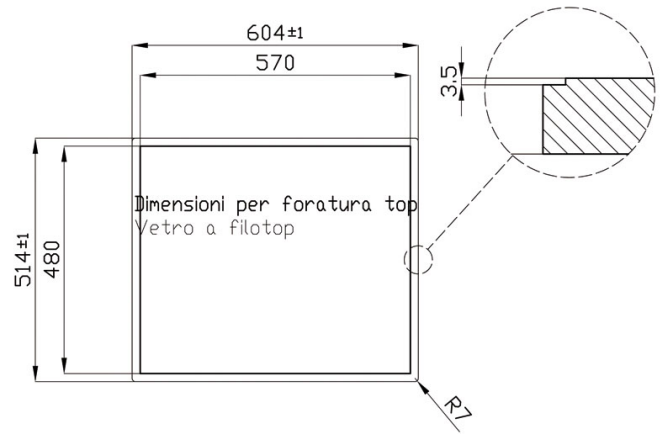

Cut out drawing